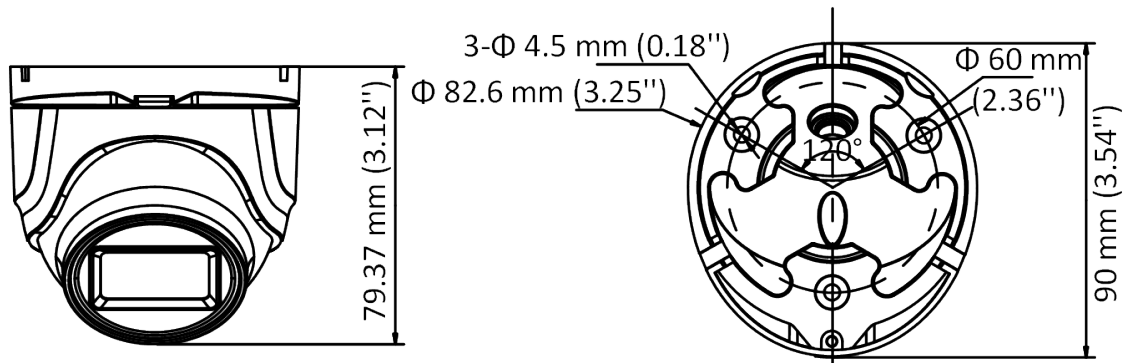

DS-2CE76D0T-ITMF (C) 2 MP Camera

- 2 MP, 1920 × 1080 resolution
- 2.8 mm, 3.6 mm, 6 mm fixed focal lens
- 4 in 1 video output (switchable TVI/AHD/CVI/CVBS)
- Smart IR, up to 30 m IR distance
- IP67

Specification

Camera	
Image Sensor	2 MP CMOS
Signal System	PAL/NTSC
Resolution	1920 (H) × 1080 (V)
Frame Rate	TVI: 1080P@30fps, 1080P@25fps CVI: 1080P@30fps, 1080P@25fps AHD: 1080P@30fps, 1080P@25fps CVBS: PAL/NTSC
Min. illumination	0.01 Lux@(F1.2, AGC ON), 0 Lux with IR
Shutter Time	PAL: 1/25 s to 1/50, 000 s NTSC: 1/30 s to 1/50, 000 s
Lens	2.8 mm, 3.6 mm, 6 mm fixed lens
Field of View	2.8 mm, horizontal FOV: 106.4°, vertical FOV: 57.9°, diagonal FOV: 124.6° 3.6 mm, horizontal FOV: 79.6°, vertical FOV: 43.5°, diagonal FOV: 93.7° 6 mm, horizontal FOV: 51.9°, vertical FOV: 30°, diagonal FOV: 58.8°
Lens Mount	M12
Day & Night	ICR
WDR (Wide Dynamic Range)	Digital WDR
Angle Adjustment	Pan: 0 to 360°, Tilt: 0 to 75°, Rotation: 0 to 360°
Menu	
Image Mode	STD/HIGH-SAT
AGC	Yes
Day/Night Mode	Auto/Color/BW (Black and White)
White Balance	Auto/Manual
AE (Auto Exposure) Mode	DWDR/BLC/HLC/Global
Noise Reduction	2D DNR
Language	English
Function	Brightness, Sharpness, Smart IR
Interface	
Video Output	Switchable TVI/AHD/CVI/CVBS
General	
Operating Conditions	-40 °C to 60 °C (-40 °F to 140 °F), humidity 90% or less (non-condensing)
Power Supply	12 VDC ± 25%
Power Consumption	Max.3 W
Protection Level	IP67
Material	Metal
IR Range	Up to 30 m
Communication	HIKVISION-C

General	
Dimensions	Φ 82.6 mm × 90 mm × 79.37 mm (Φ 3.25" × 3.54" × 3.12")
Weight	Approx. 290 g (0.64 lb.)

Available Model

DS-2CE76D0T-ITMF (C)

Dimension

Accessory

DS-1272ZJ-110-TRS
Wall Mount

DS-1275ZJ-SUS
Vertical Pole Mount